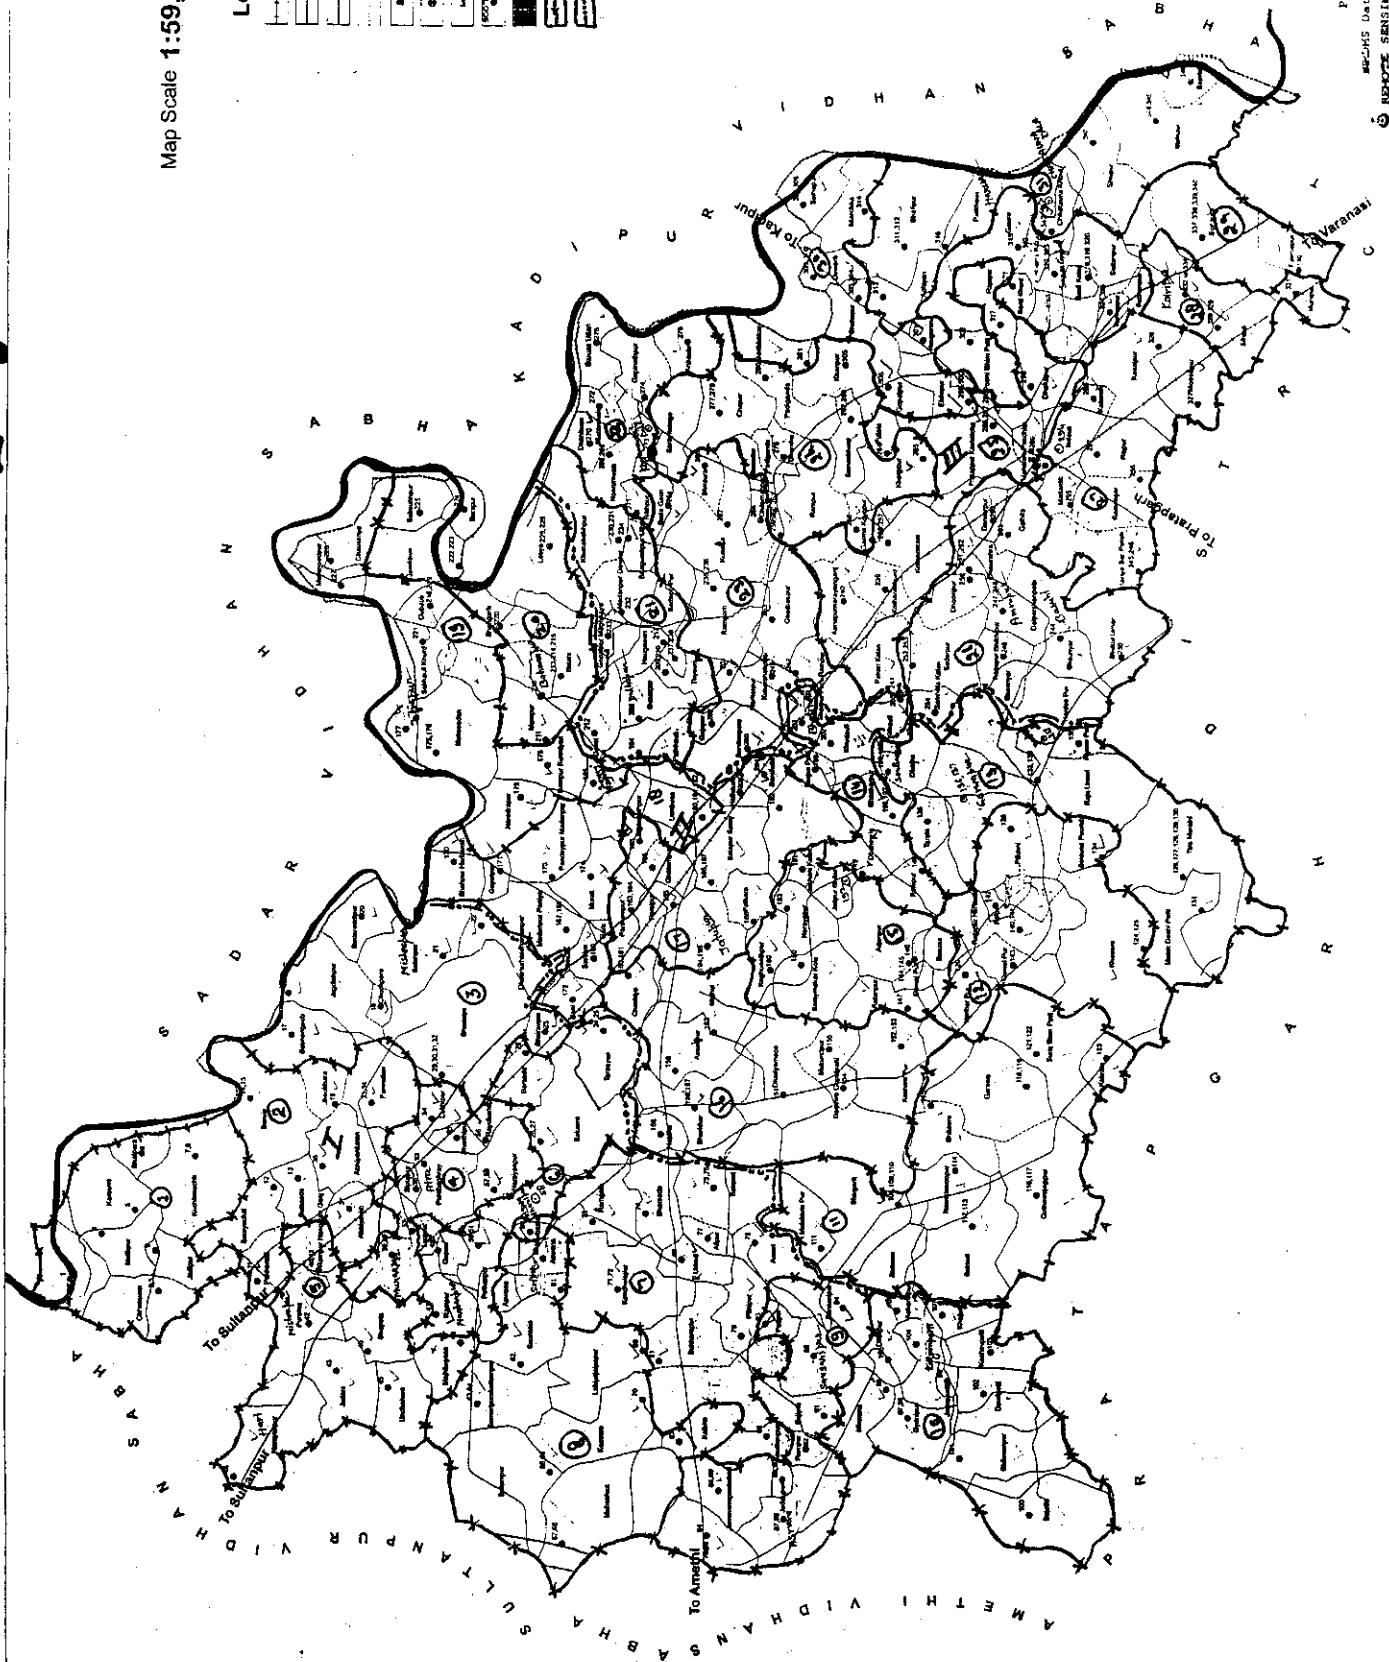

# 190 - LAMBHUA VIDHAN SABHA - 2009

Map Scale 1:59,980

## Legend

- Railway Line
- Road
- Vidhan Sabha Boundary
- Polling Station Boundary
- Police Station
- Block Headquarter
- Guest House
- Polling Station
- River
- Sector
- Zone

Prepared By :

SECMS Data Base Centre, Sultanpur  
 REMOTE SENSING APPLICATIONS CENTRE  
 JALOOBAG